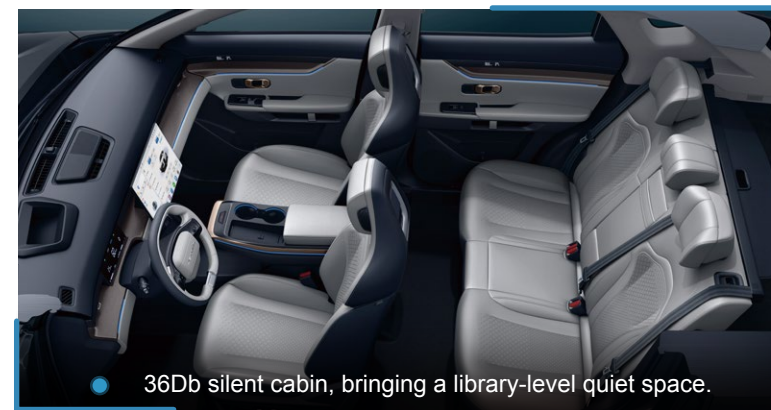

● 2720mm large wheelbase, creating a larger space.

● You may utilise the 6/4 rear seat layout in any manner you wish.

● 36Db silent cabin, bringing a library-level quiet space.

HUMANIZED CONFIGURATION

A better driving experience is more than just convenience.