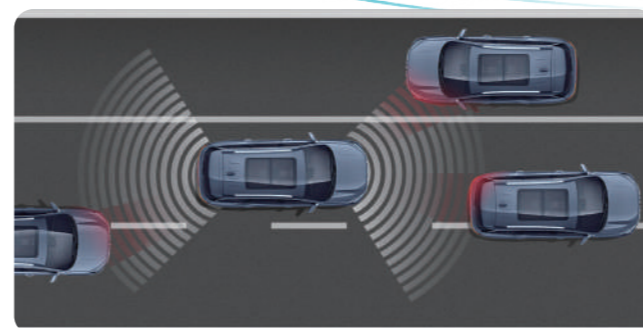

## INTERIOR

Considerate configuration · Comfortable experience

- 36 decibel ultra-quiet cockpit
- Three-zone independent air conditioning
- Lake blue mood lights
- 9.7-inch large screen for air conditioner

Supportive for mobile phone wireless charging

Dashboard equipped with luxury soft-touch material

Dual 12.3-inch and dual-screen

Seat multi-directional electric adjustment + seat ventilation/heating + comfortable lumbar support

## INTELLIGENT

Full intelligence · Everything under control

- BSD Blind spot monitoring system
- LDWS Lane Departure Warning System
- Micro Electric Cruise control

Front/Back radar

BSM Blind spot monitoring system