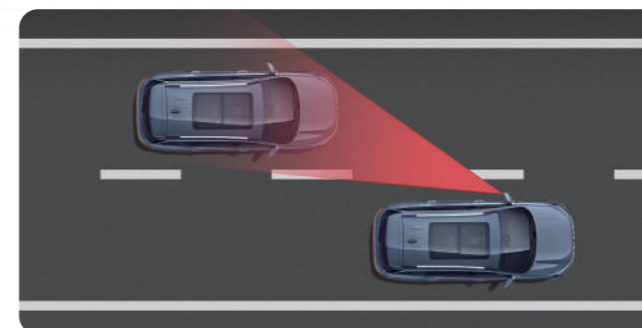

## INTERIOR

Considerate configuration · Comfortable experience

- 36 decibel ultra-quiet cockpit
- Three-zone independent air conditioning
- Lake blue mood lights
- 9.7-inch large screen for air conditioner

Supportive for mobile phone wireless charging

Dashboard equipped with luxury soft-touch material

Dual 12.3-inch and dual-screen

Seat multi-directional electric adjustment + seat ventilation/heating + comfortable lumbar support

## INTELLIGENT

Full intelligence · Everything under control

- BSD Blind spot monitoring system
- LDWS Lane Departure Warning System
- Micro Electric Cruise control

Front/Back radar

BSM Blind spot monitoring system