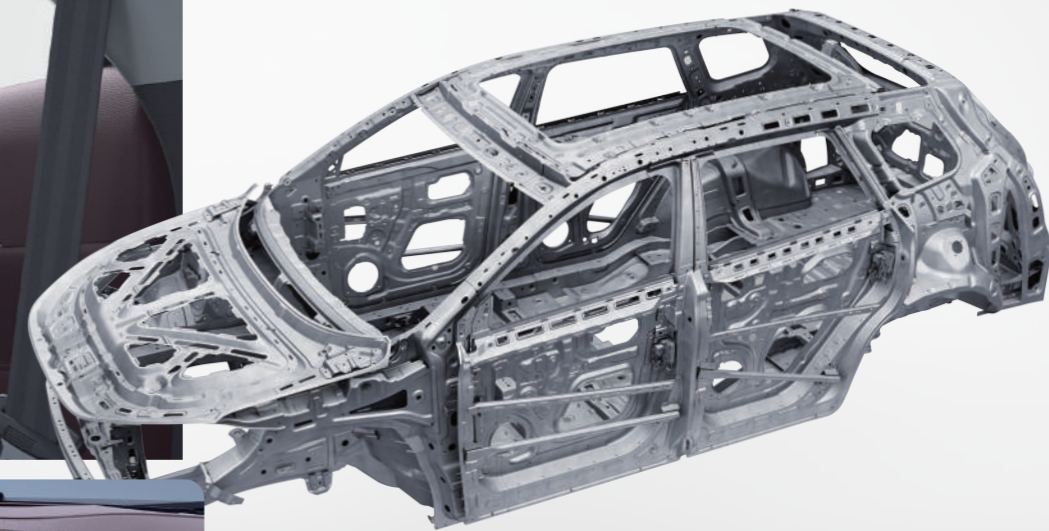

# APPEARANCE

Outstanding image · Superior prestige

Hexagonal, calm and square cross-grained chrome-plated grille

R20 Wheels

Suspended roof design

Taillights filled with 236 LED particles

20 stars shaped brake lights

# POWER

Abundant energy · Powerful output

One of Chinese top ten engines  
1.6T GDI 7DCT (wet)

Car body carry Bosch ESP stabilization system

6 airbags

118 kinds of interior environmental protection materials, vehicle odor <3.5

# SAFETY

Quality assurance · Safety companion

75% high-strength steel of super-strong cage body

CN95 grade safety air filter + PM2.5 intelligent air purification + negative ion healthy fresh air system